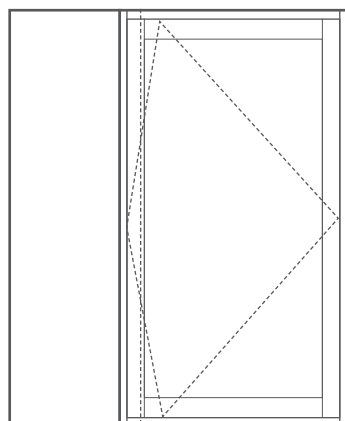

Single lite panel with sidelite