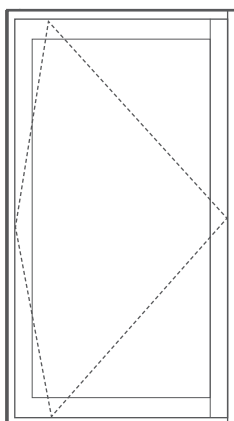

## Pivot Door Specifications & Configurations

SPECIFICATIONS	COMMERCIAL
Frame Sizes (mm)	100 x 44
Door Height (mm)	Min: 2057
	Max: 2500
Door Width (mm)	Min: 900
	Max: 1500
Maximum Panel Width (mm)	1400
Maximum Panel Weight	50kg
Maximum Wind Rating	800pa
Water Rating - these doors do not have a water rating and should not be used in exposed areas	0pa
Maximum Glass Thickness - Single Glazing (mm)	10.5