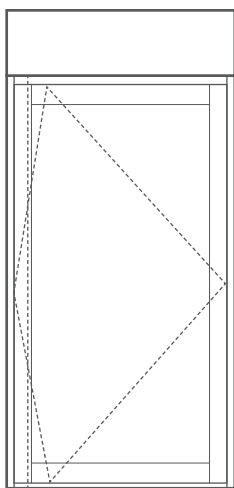

## Pivot Door Specifications & Configurations

SPECIFICATIONS	COMMERCIAL
Frame Sizes (mm)	100 x 44
Door Height (mm)	Min: 2057
	Max: 2500
Door Width (mm)	Min: 900
	Max: 1500
Maximum Panel Width (mm)	1400
Maximum Panel Weight	50kg
Maximum Wind Rating	800pa
Water Rating - these doors do not have a water rating and should not be used in exposed areas	0pa
Maximum Glass Thickness - Single Glazing (mm)	10.5

Single lite panel

Single lite panel with sidelite

Single lite panel with hi-lite