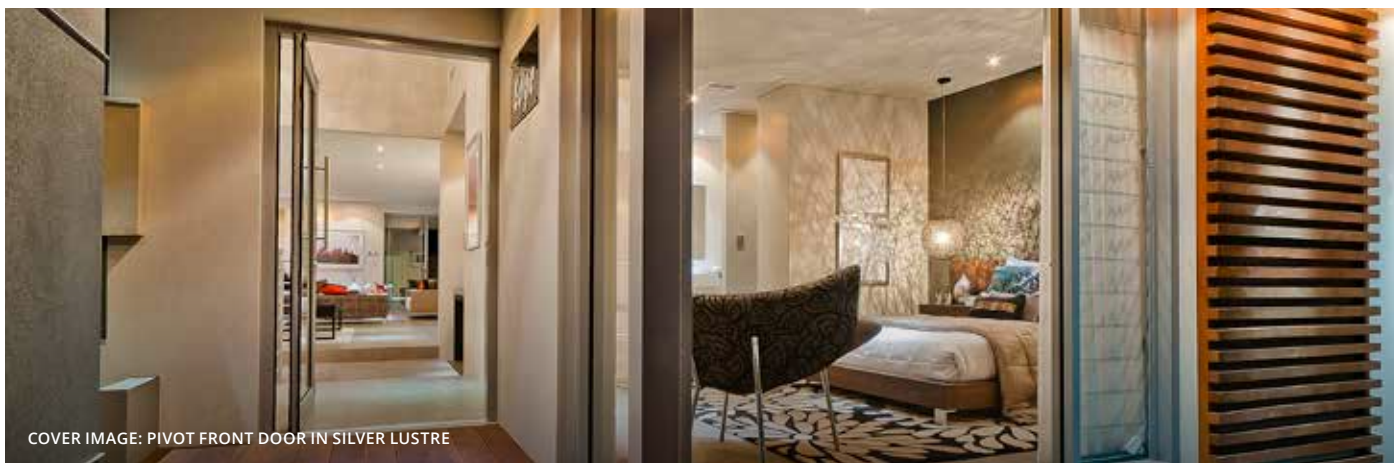

Pivot Door Specifications & Configurations

SPECIFICATIONS	COMMERCIAL
Frame Sizes (mm)	100 x 44
Door Height (mm)	Min: 2057
	Max: 2500
Door Width (mm)	Min: 900
	Max: 1500
Maximum Panel Width (mm)	1400
Maximum Panel Weight	50kg
Maximum Wind Rating	800pa
Water Rating - these doors do not have a water rating and should not be used in exposed areas	0pa
Maximum Glass Thickness - Single Glazing (mm)	10.5

COVER IMAGE: PIVOT FRONT DOOR IN SILVER LUSTRE