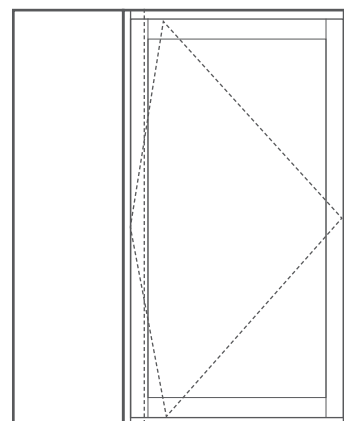

Single lite panel with sidelite