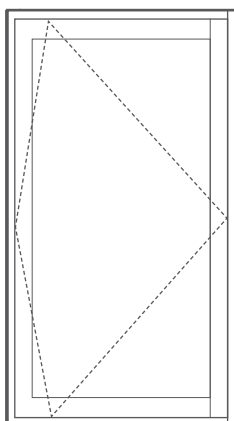

Single lite panel