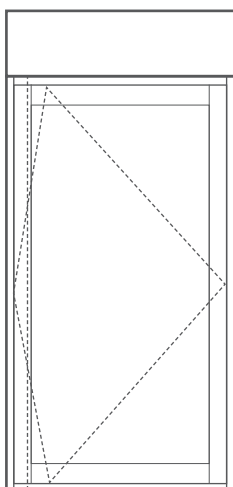

Single lite panel with hi-lite