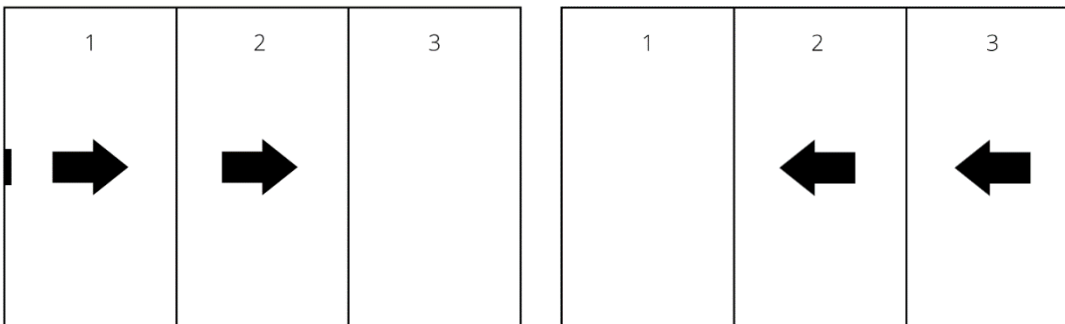

Three panel 900 stacking door

jasonwindows.com.au