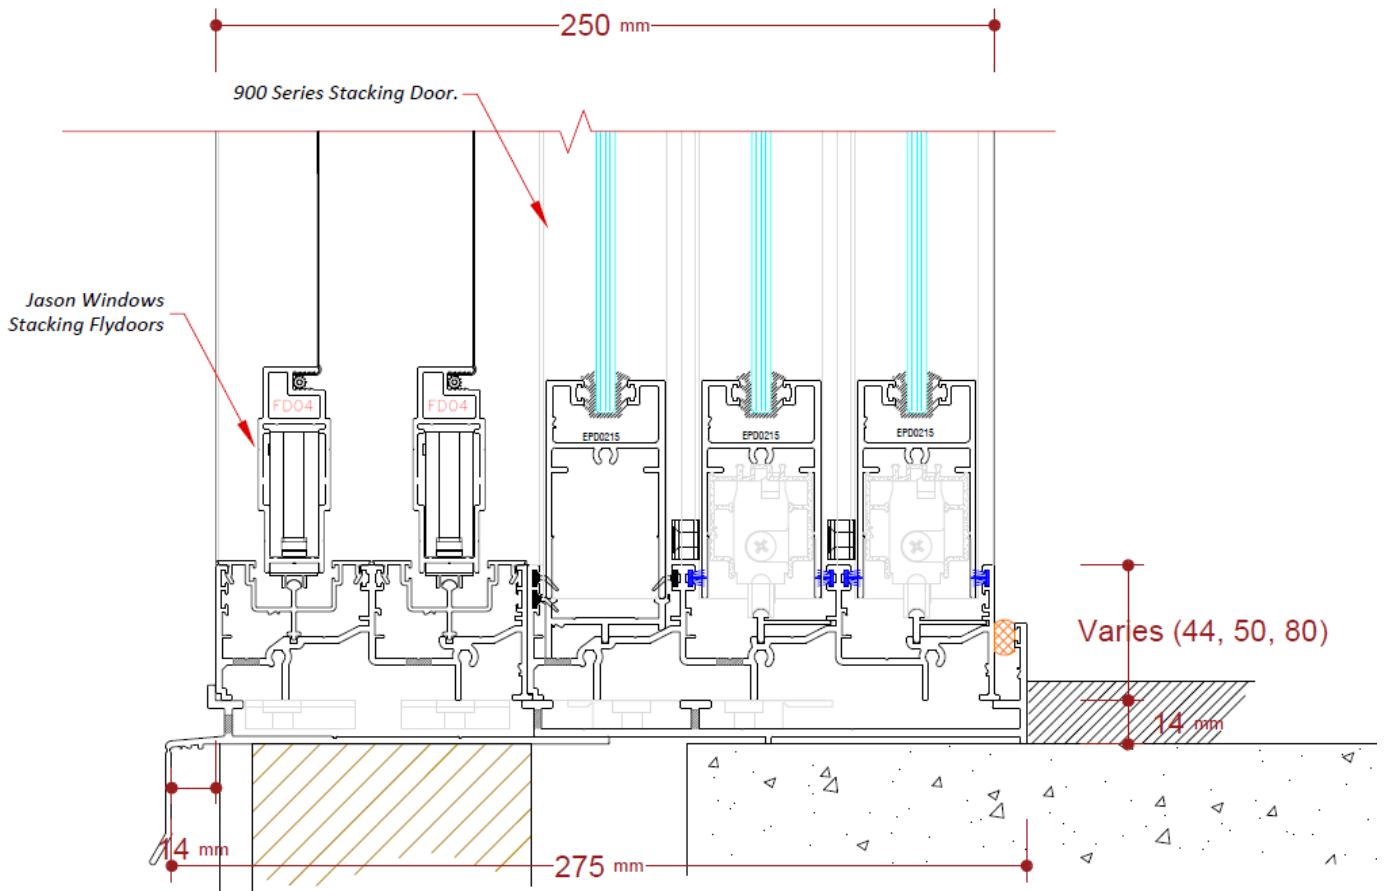

Note: Panels should have an aspect ratio of 3:1 to avoid racking of narrow sashes.

jasonwindows.com.au

Sill Details

There are three types of sill options for varying water rating requirements:

- 44mm
- 50mm
- 80mm