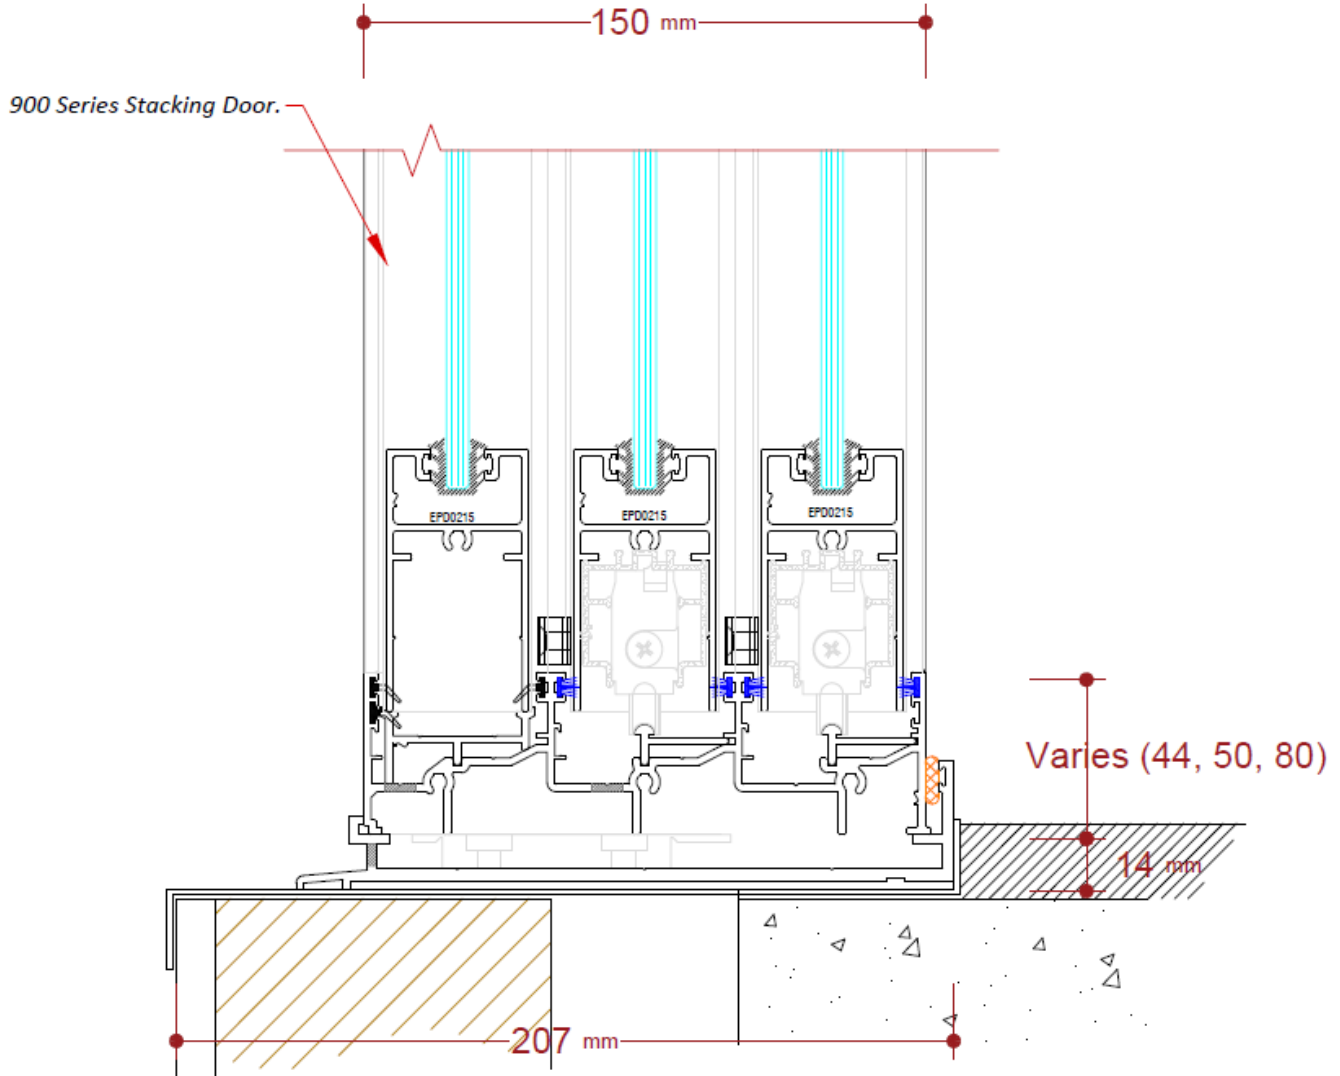

jasonwindows.com.au