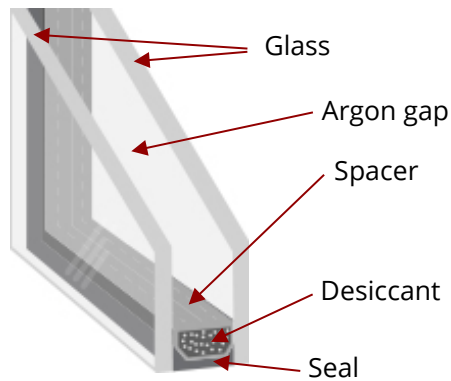

jasonwindows.com.au

Frame Comparison

Single Glazing Window Frame

Double Glazing Window Frame

Double Glazing Components

jasonwindows.com.au

Jason Premium Double Glazing Range

External Glass Panel	STD Spacer	Internal Glass Panel	Glass thickness overall	Awning Windows			Fixed Windows			Sliding Windows			Sliding/Stacking Doors		
				Uw	SHGCw	Spacer	Uw	SHGCw	Spacer	Uw	SHGCw	Spacer	Uw	SHGCw	Spacer
4mm Clear Float Glass	10mm	4mm Clear Float Glass	18	4.49	0.55	10mm	3.62	0.65	10mm	4.28	0.59	10mm	3.96	0.61	10mm
4mm Grey Float Glass	10mm	4mm Clear Float Glass	18	4.49	0.41	10mm	3.62	0.48	10mm	4.29	0.44	10mm	3.97	0.45	10mm
4mm Clear Float Glass	10mm	4mm Smartglass Clear SP10	18	3.91	0.48	10mm	2.90	0.56	10mm	3.64	0.51	10mm	3.30	0.53	10mm
4mm Smartglass Neutral SP30	10mm	4mm Clear Float Glass	18	3.91	0.35	10mm	2.91	0.40	10mm	3.66	0.37	10mm	3.31	0.38	10mm
4mm Smartglass Grey SP35	10mm	4mm Clear Float Glass	18	4.48	0.38	10mm	3.60	0.43	10mm	4.27	0.40	10mm	3.95	0.41	10mm
4mm Clear Float Glass (Toughened)	10mm	4mm Clear Float Glass (Toughened)	18	4.49	0.55	10mm	3.62	0.65	10mm	4.28	0.59	10mm	3.96	0.61	10mm
4mm Grey Float Glass (Toughened)	10mm	4mm Clear Float Glass (Toughened)	18	4.49	0.41	10mm	3.62	0.48	10mm	4.29	0.44	10mm	3.97	0.45	10mm
4mm Clear Float Glass (Toughened)	10mm	4mm Smartglass Clear SP10 (Toughened)	18	3.91	0.48	10mm	2.90	0.56	10mm	3.64	0.51	10mm	3.30	0.53	10mm
4mm Smartglass Neutral SP30 (Toughened)	10mm	4mm Clear Float Glass (Toughened)	18	3.91	0.35	10mm	2.91	0.40	10mm	3.66	0.37	10mm	3.31	0.38	10mm
4mm Smartglass Grey SP35 (Toughened)	10mm	4mm Clear Float Glass (Toughened)	18	4.48	0.38	10mm	3.60	0.43	10mm	4.27	0.40	10mm	3.95	0.41	10mm
5mm Clear Float Glass	8mm	5mm Clear Float Glass	18	4.56	0.53	8mm	3.70	0.62	8mm	4.35	0.57	8mm	4.03	0.59	8mm
5mm Grey Float Glass	8mm	5mm Clear Float Glass	18	4.56	0.37	8mm	3.70	0.43	8mm	4.35	0.39	8mm	4.03	0.41	8mm
5mm Clear Float Glass	8mm	5mm Planibel G Clear	18	4.04	0.47	8mm	3.07	0.54	8mm	3.80	0.50	8mm	3.45	0.51	8mm
5mm Clear Float Glass (Toughened)	8mm	5mm Clear Float Glass (Toughened)	18	4.56	0.53	8mm	3.70	0.62	8mm	4.35	0.57	8mm	4.03	0.59	8mm
5mm Grey Float Glass (Toughened)	8mm	5mm Clear Float Glass (Toughened)	18	4.56	0.37	8mm	3.70	0.43	8mm	4.35	0.39	8mm	4.03	0.41	8mm
5mm Clear Float Glass (Toughened)	8mm	5mm Planibel G Clear(Toughened)	18	4.04	0.47	8mm	3.07	0.54	8mm	3.80	0.50	8mm	3.45	0.51	8mm
6.76mm or 6.5mm Lami Clear Acoustic	8mm	4mm Clear Float Glass (Toughened)	18.76	4.54	0.50	8mm	3.66	0.58	8mm	4.33	0.53	8mm	4.02	0.55	8mm
6.76mm or 6.5mm Lami Clear Acoustic	6mm	5mm Clear Float Glass (Toughened)	17.76	4.66	0.52	6mm	3.79	0.60	6mm	4.45	0.55	6mm	4.13	0.57	6mm
5mm Toughn White Cathlite (Toughened)	8mm	5mm Clear Float Glass (Toughened)	18	4.56	0.53	8mm	3.70	0.62	8mm	4.35	0.57	8mm	4.03	0.59	8mm
5mm Toughn White Satinlite (Toughened)	8mm	5mm Clear Float Glass (Toughened)	18	4.56	0.53	8mm	3.70	0.62	8mm	4.35	0.57	8mm	4.03	0.59	8mm
5mm Toughn White Spotswood (Toughened)	8mm	5mm Clear Float Glass (Toughened)	18	4.56	0.53	8mm	3.70	0.62	8mm	4.35	0.57	8mm	4.03	0.59	8mm
6.38mm Lami White Tran/Cent	6mm	5mm Clear Float Glass (Toughened)	17.38	4.66	0.42	6mm	3.81	0.49	6mm	4.46	0.45	6mm	4.14	0.46	6mm