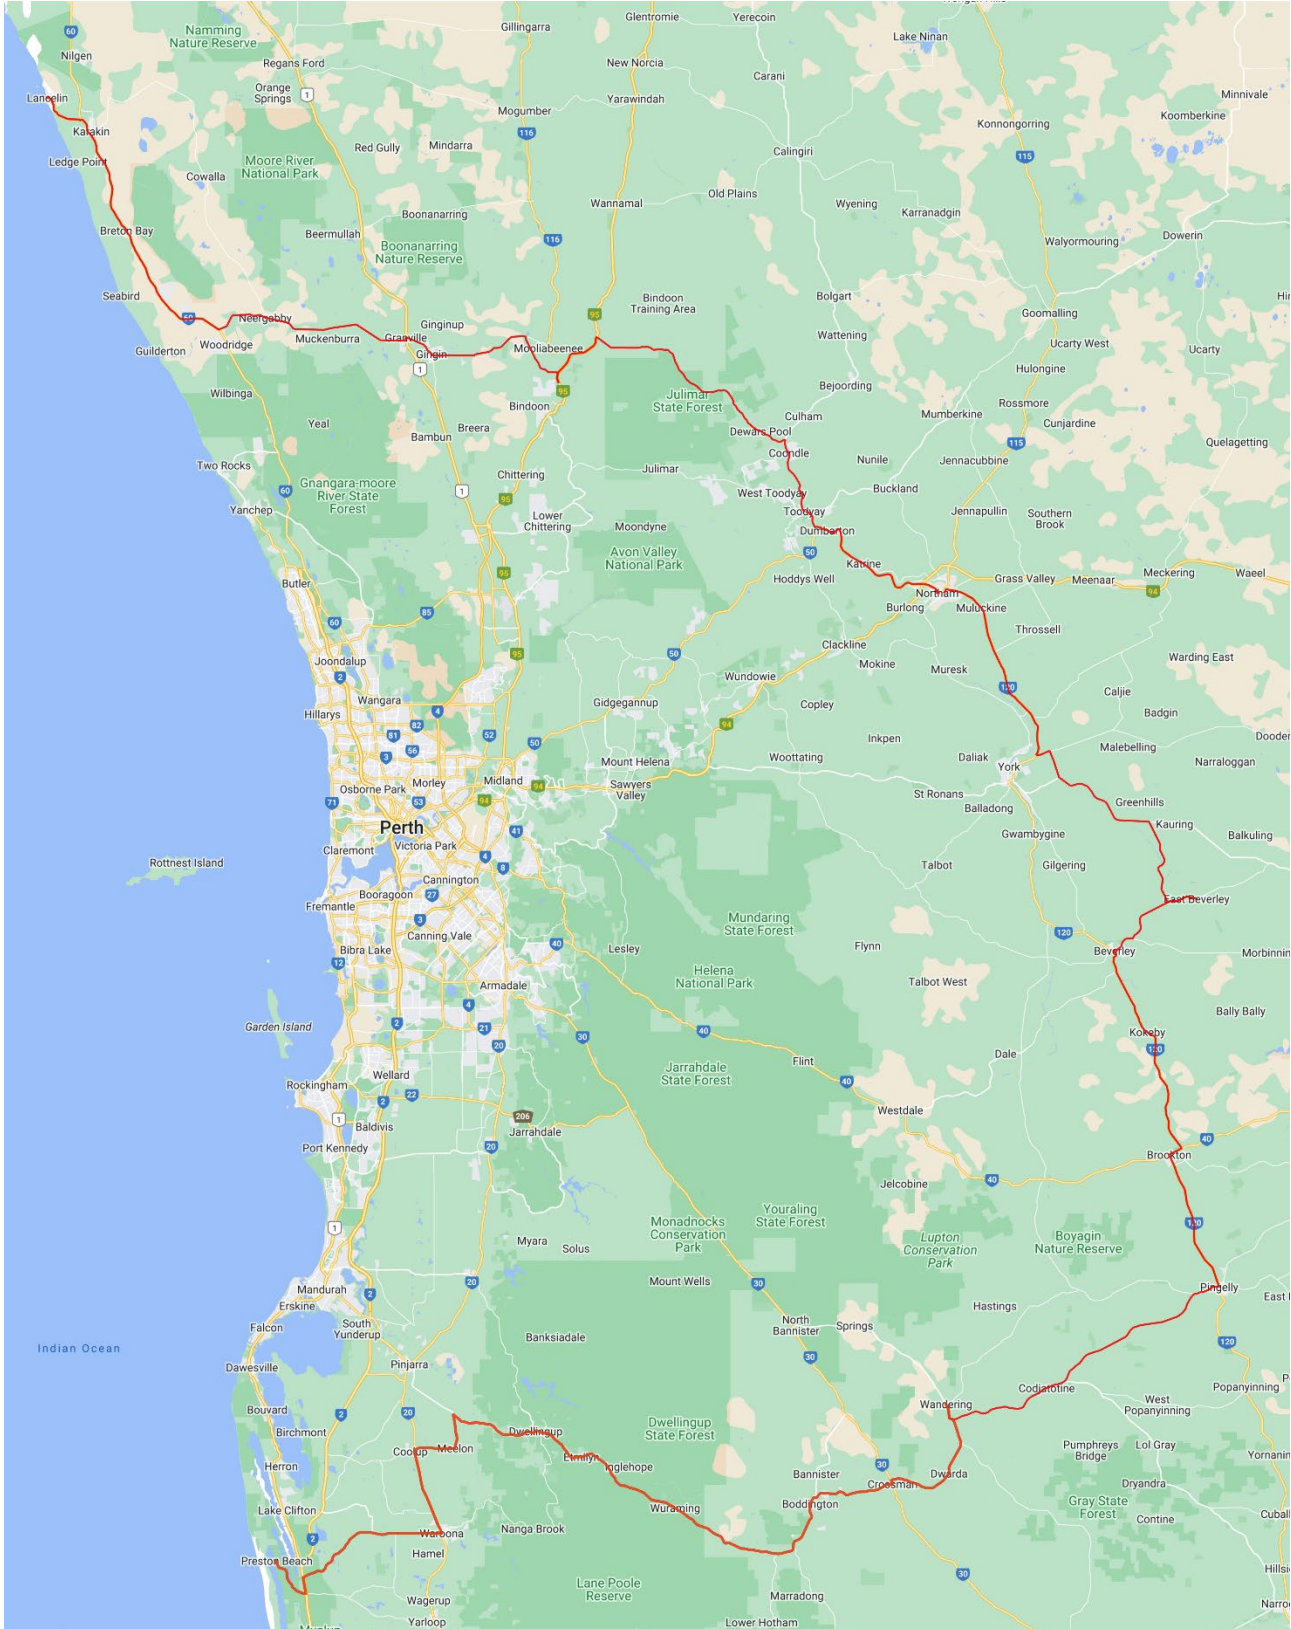

Jason Windows Service Regions

Metro Region

Areas close to the red boundary line are subject to limited days. Contact Jason Service Team for further details. P: 9726 2213 E: service@jasonwindows.com.au

Jason Windows Service Regions

South West Region

Areas close to the red boundary line are subject to limited days. Contact Jason Service Team for further details. P: 9726 2213 E: service@jasonwindows.com.au