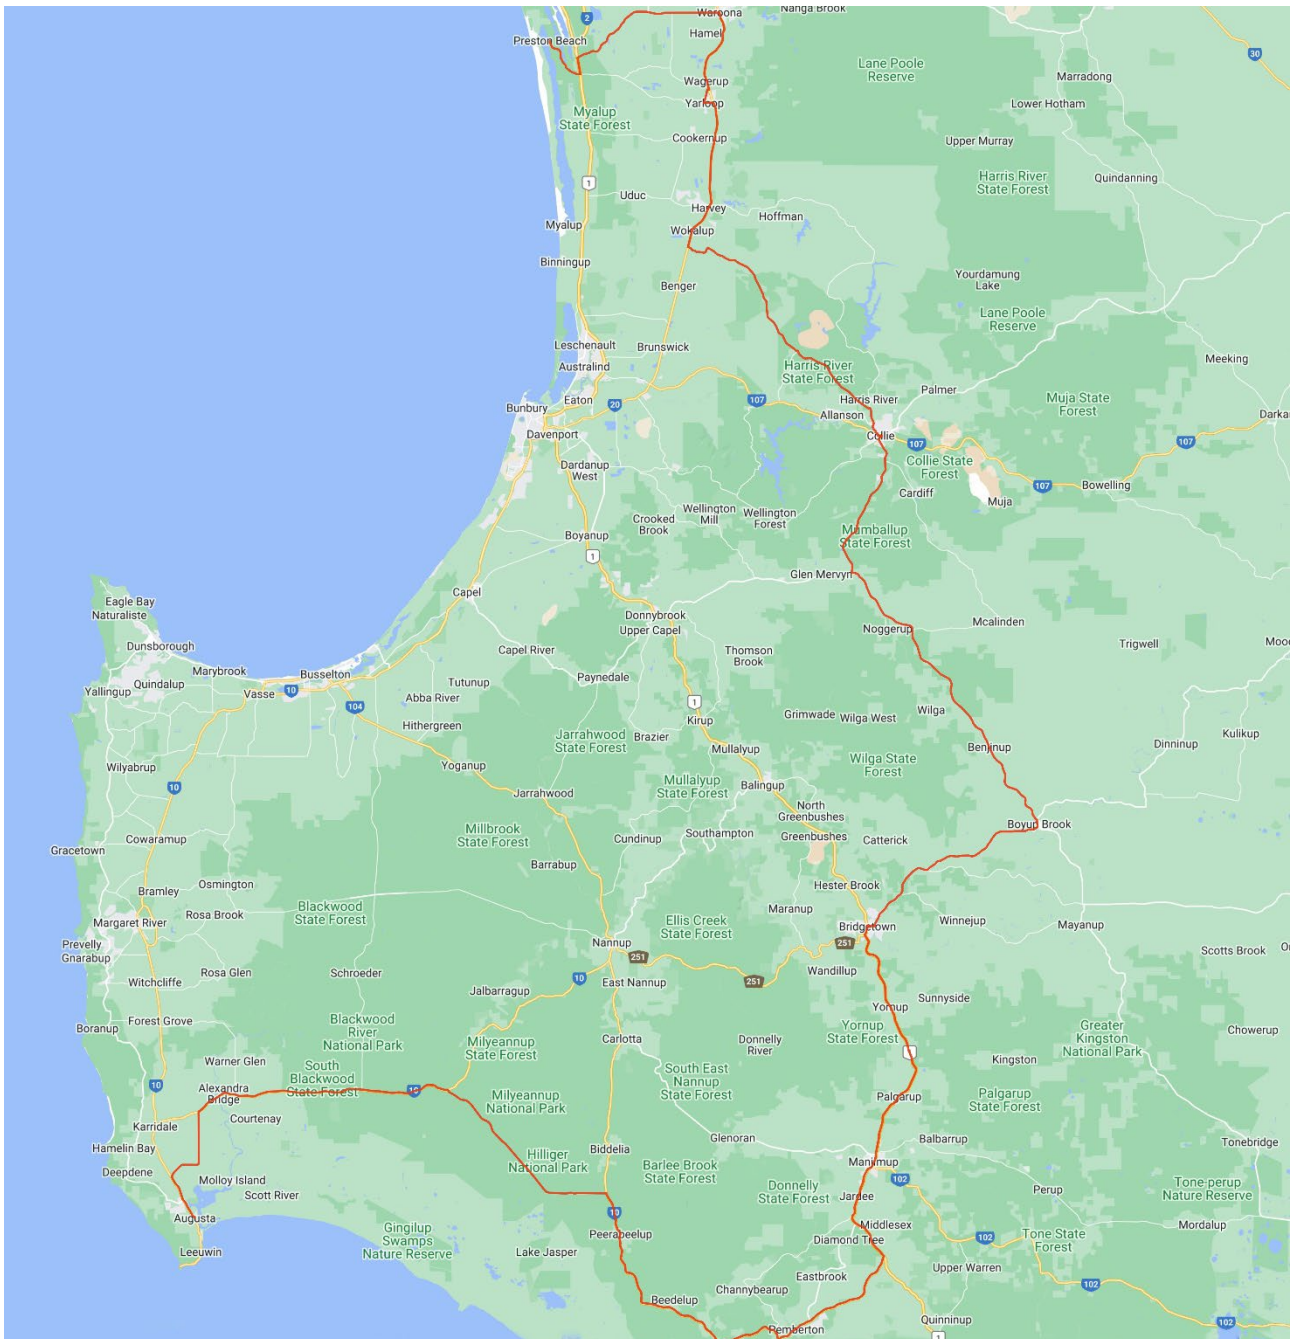

Jason Windows Service Regions

Metro Region

Areas close to the red boundary line are subject to limited days. Contact Jason Service Team for further details. P: 9726 2213 E: service@jasonwindows.com.au

Jason Windows Service Regions

South West Region

Areas close to the red boundary line are subject to limited days. Contact Jason Service Team for further details. P: 9726 2213 E: service@jasonwindows.com.au